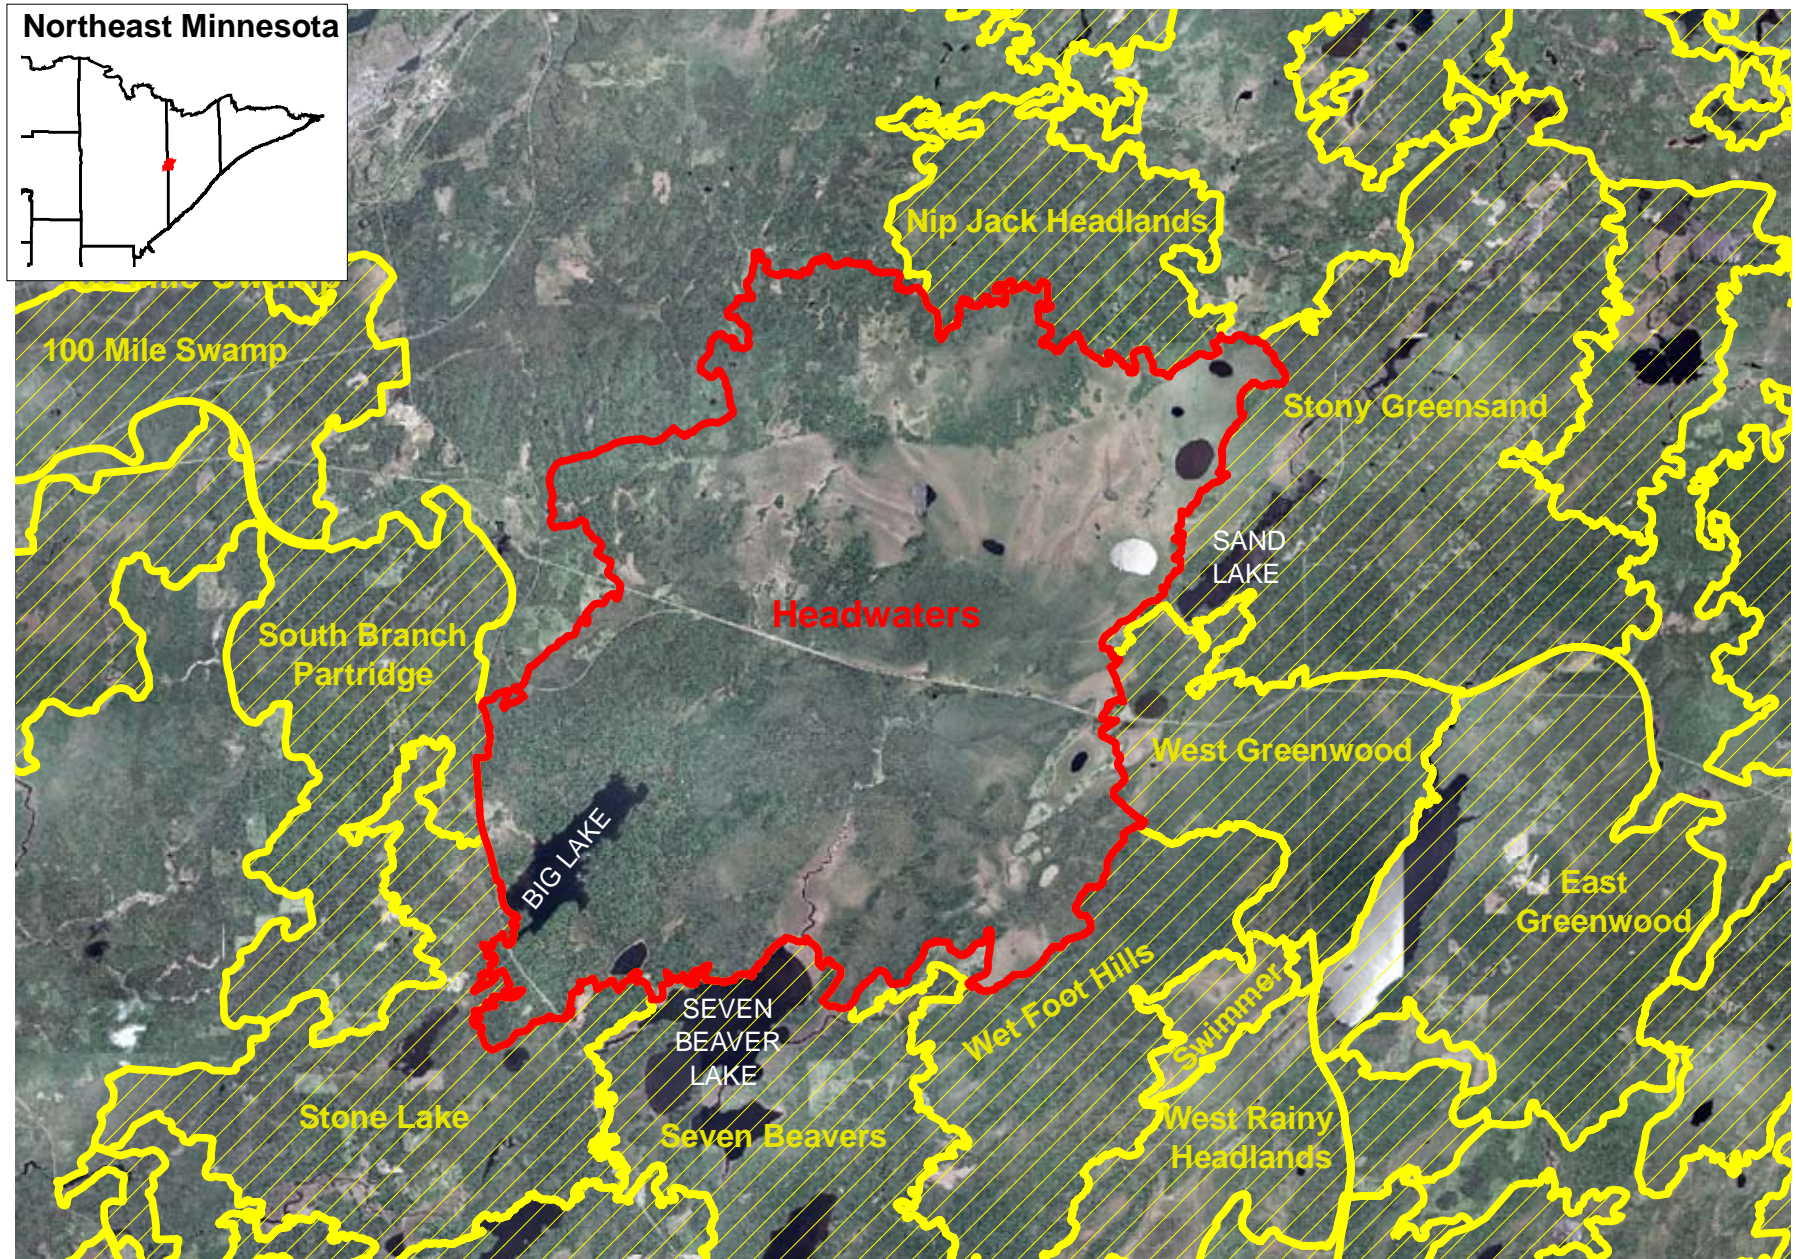

Figure 4. MCBS Sites Surrounding the Headwaters Site

Minnesota County Biological Survey
 Department of Natural Resources
 Division of Ecological Services
 500 Lafayette Road, Box 25
 Saint Paul, MN 55155
 (651) 296-2835

	Headwaters Site boundary
	Other MCBS Sites (not finalized; ranked moderate to high)

Source: Minnesota County Biological Survey, December 2006